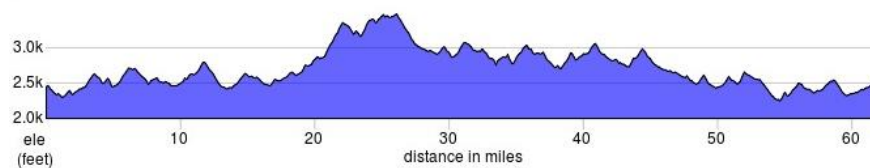

# Tour de Floyd 100K

tourdefloyd.org

Start/Finish: Chantilly Farm, 2697 Franklin Pike, Floyd VA 24091

		Distance	Total
Left	Franklin Pike	4.6	4.6
Right	Blue Ridge Parkway	29.5	34.1
	w/ Nancy's Candy Rest Stop 58 East	0.5	34.6
Right	Widow Dr (@MP 180.1)	0.1	34.7
Right	Maple Swamp Rd	0.7	35.4
Left	Dairy Rd	1.0	36.4
Straight	Blacksmith Rd	0.7	37.1
Straight	Burnett RD	0.8	37.9
Straight	Fork Mountain Rd	0.5	38.4
Right	Shelor Rd	0.9	39.3
Left	Phadettia Rd	1.7	41.0
Left	Conner Grove Rd	2.6	43.6
Right	Union School Rd	1.6	45.2
Right	Rush Fork Rd	4.4	49.6
Left	Black Ridge Rd	0.5	50.1
Right	Canning Factory Rd	1.6	51.7
Left	Long Level Rd	1.9	53.6
Right	Floyd Hwy US 221	3.8	57.4
Right	Franklin Pike	4.9	62.3